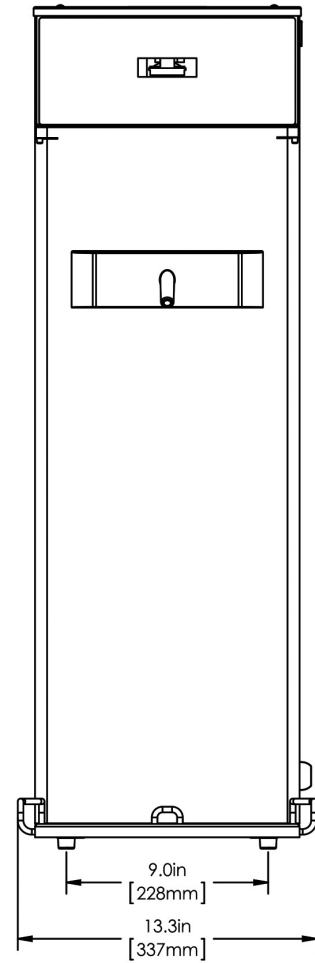

IC3-DBC

Height: 37.5" Width: 13.3" Depth: 24.3"
(95.3cm) (33.8cm) (61.7cm)

- Brews 20 gallons (75.7 liters) of perfect iced coffee per hour
- Designed to brew directly into the TDO-5 Dispenser with Brew-Thru Lid
- Meet your volume needs; brew either 2 or 3 gallons (7.57 or 11.36 liters) of iced coffee at a time
- Customizable recipes
- SplashGard® funnel deflects hot liquids away from the hand

Plumbing Requirements

PSI	kPa	Fitting Supplied	Water Flow Required (GPM)
20-90	138-621	3/8" Male Flare Fitting	1.00

CAD Drawings

2D	Revit	KLC
●		

 **WARNING:**

BUNN® reserves the right to change specifications and product design without notice. Such revisions do not entitle the buyer to corresponding changes, improvements, additions or replacements for previously purchased equipment. For most current specifications and other info visit bunn.com.

Last Updated:
02/01/2024

	Unit			Shipping				
	Height	Width	Depth	Height	Width	Depth	Weight	Volume
English	37.5 in.	13.3 in.	24.3 in.	41.4 in.	15.5 in.	29.0 in.	69.000 lbs	10.761 ft ³
Metric	95.3 cm	33.8 cm	61.7 cm	105.3 cm	39.4 cm	73.5 cm	31.298 kgs	0.305 m ³