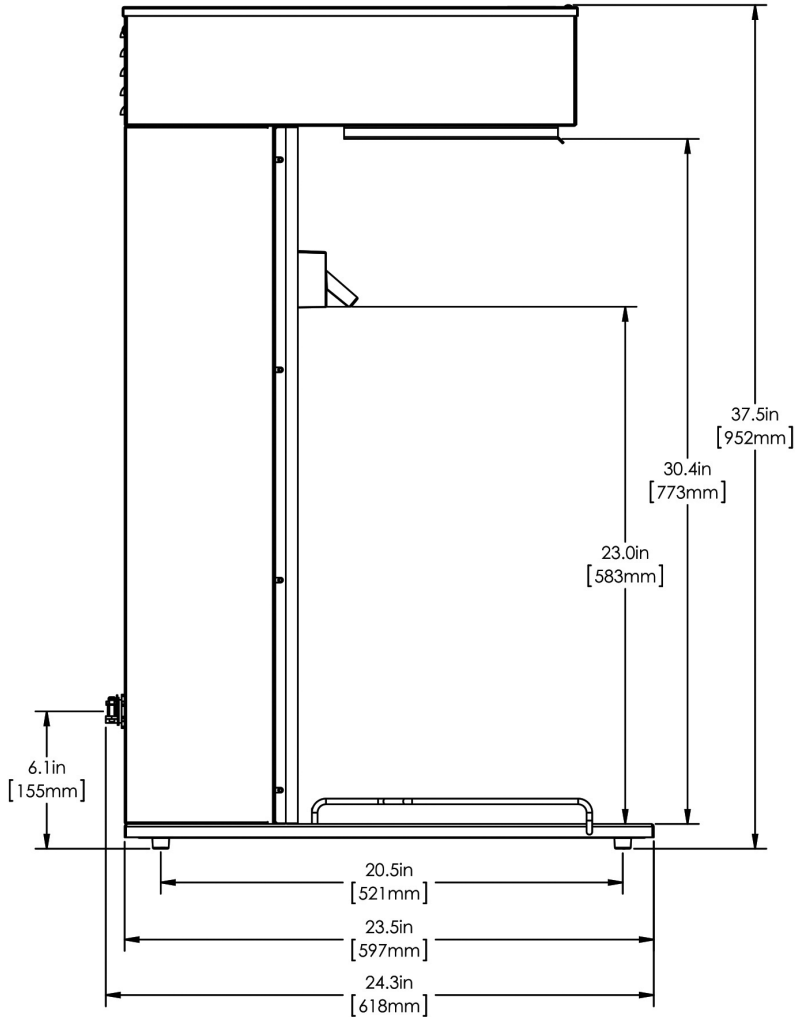

IC3-DBC

Height: 37.5" Width: 13.3" Depth: 24.3"
(95.3cm) (33.8cm) (61.7cm)

- Brews 20 gallons (75.7 liters) of perfect iced coffee per hour
- Designed to brew directly into the TDO-5 Dispenser with Brew-Thru Lid
- Meet your volume needs; brew either 2 or 3 gallons (7.57 or 11.36 liters) of iced coffee at a time
- Customizable recipes
- SplashGard® funnel deflects hot liquids away from the hand

Plumbing Requirements

PSI	kPa	Fitting Supplied	Water Flow Required (GPM)
20-90	138-621	3/8" Male Flare Fitting	1.00

CAD Drawings

2D	Revit	KLC
●		

 **WARNING:**

BUNN® reserves the right to change specifications and product design without notice. Such revisions do not entitle the buyer to corresponding changes, improvements, additions or replacements for previously purchased equipment. For most current specifications and other info visit bunn.com.

Last Updated:
02/01/2024

	Unit			Shipping				
	Height	Width	Depth	Height	Width	Depth	Weight	Volume
English	37.5 in.	13.3 in.	24.3 in.	41.4 in.	15.5 in.	29.0 in.	69.000 lbs	10.761 ft ³
Metric	95.3 cm	33.8 cm	61.7 cm	105.3 cm	39.4 cm	73.5 cm	31.298 kgs	0.305 m ³