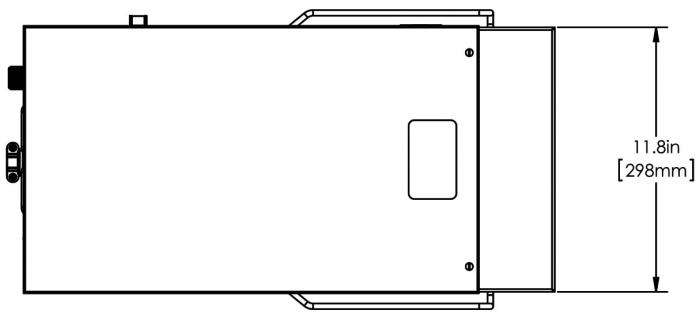

IC3-DBC

Height: 37.5" Width: 13.3" Depth: 24.3"
(95.3cm) (33.8cm) (61.7cm)

- Brews 20 gallons (75.7 liters) of perfect iced coffee per hour
- Designed to brew directly into the TDO-5 Dispenser with Brew-Thru Lid
- Meet your volume needs; brew either 2 or 3 gallons (7.57 or 11.36 liters) of iced coffee at a time
- Customizable recipes
- SplashGard® funnel deflects hot liquids away from the hand

Last Updated:
02/01/2024

	Unit			Shipping				
	Height	Width	Depth	Height	Width	Depth	Weight	Volume
English	37.5 in.	13.3 in.	24.3 in.	41.4 in.	15.5 in.	29.0 in.	69.000 lbs	10.761 ft ³
Metric	95.3 cm	33.8 cm	61.7 cm	105.3 cm	39.4 cm	73.5 cm	31.298 kgs	0.305 m ³